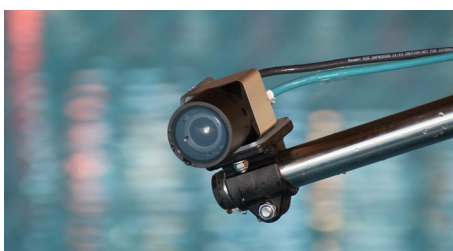

TWIN CAM TROLLEY PACKAGE

COMPLETE SWIMMING ANALYSIS OF ABOVE AND UNDERWATER VIEW | Get one video of parallel above- and underwater view on your athlete and analyse holistic movements and the stroke definition. Chose between lateral or frontal view and follow the swimmer along the pool edge with the wireless trolley.

PACKAGE COMPONENTS	TWIN CAM TROLLEY
SOFTWARE TEMPLO® SWIMMING ANALYSIS	X
2x HIGHSPEED UNDERWATER CAMERA	X
RECORDING AND ANALYSIS NOTEBOOK	X
TROLLEY WITH EXTENDABLE CAMERA ARM	X
ADD ONS	ANALYSIS TABLET FEEDBACK MONITOR