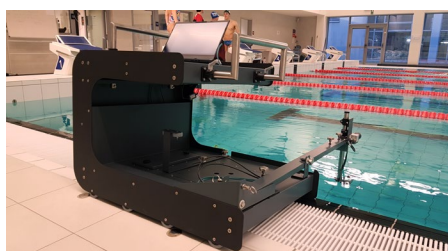

EXTENDABLE CAMERA ARM