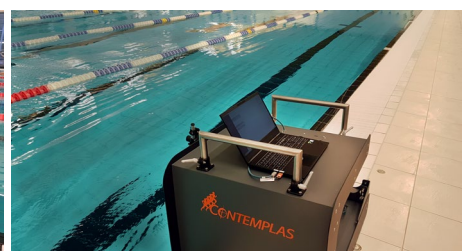

RECORDING AND ANALYSIS NOTEBOOK