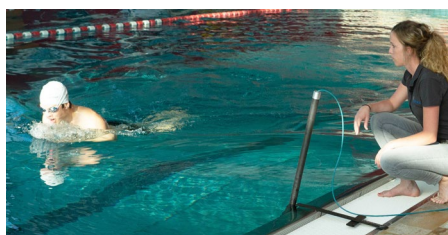

POOL EDGE MOUNTING