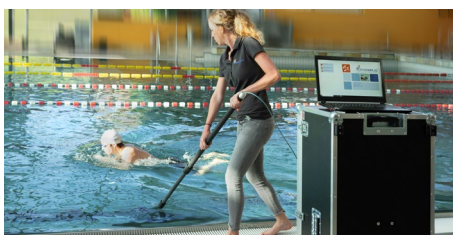

PACKAGE COMPONENTS	POLE CAM WIRED	POLE CAM WIRELESS
SOFTWARE TEMPLO® MOTION ANALYSIS	X	X
CARBON TELESCOPIC STICK | TO 2.3M EXTENDABLE	X	X
HIGHSPEED UNDERWATER CAMERA	X	X
POOL EDGE MOUNTING	X	X
TABLET		X

ADD ONS	CAMERA | NOTEBOOK | FEEDBACK MONITOR

WIRED CONTEMPLAS POLE CAM