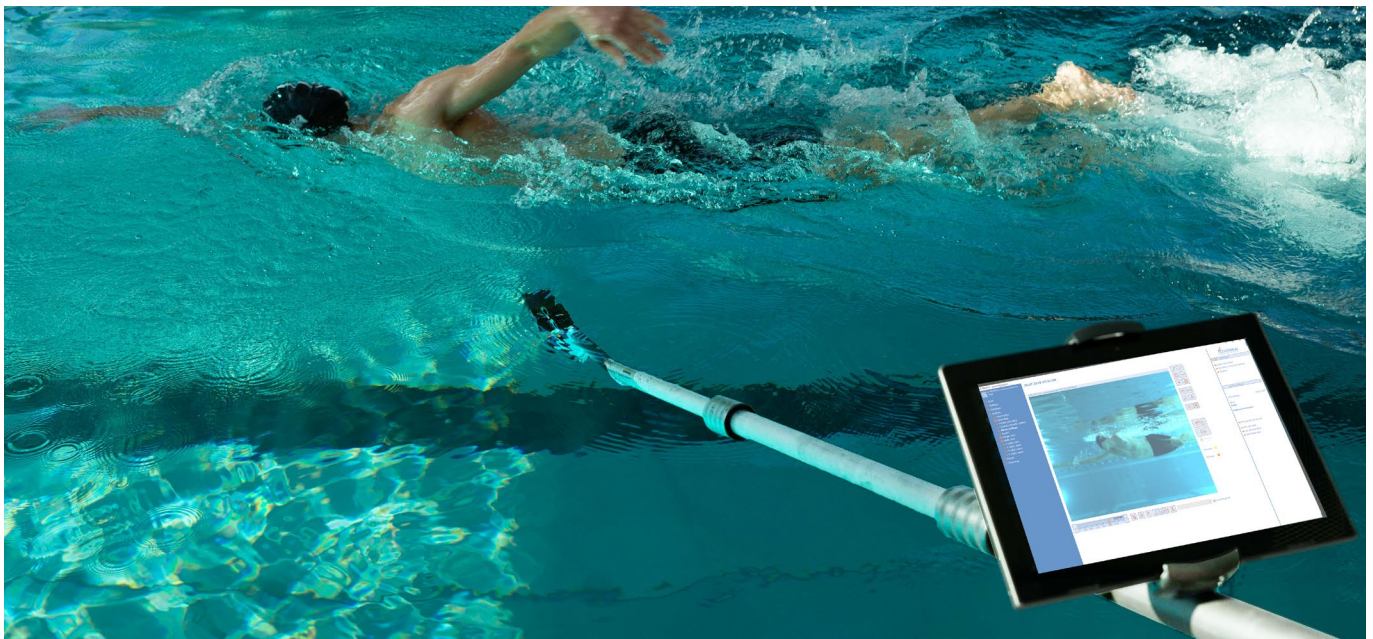

POLE CAM PACKAGE

DYNAMIC UNDERWATER CAMERA | CONTEMPLAS Pole Cam gives you a third versatile eye underwater for precise swimming analysis. Real time live view, delayed view and post session analysis of recordings help coaches and athletes to improve their swim technique and stroke definition. Easy setup and application make the Pole Cam always ready-to-use as your daily training companion. The CONTEMPLAS Pole Cam is available both as wireless and wired package.

PACKAGE COMPONENTS	POLE CAM WIRED	POLE CAM WIRELESS
SOFTWARE TEMPLO® MOTION ANALYSIS	X	X
CARBON TELESCOPIC STICK TO 2.3M EXTENDABLE	X	X
HIGHSPEED UNDERWATER CAMERA	X	X
POOL EDGE MOUNTING	X	X
TABLET		X

ADD ONS	CAMERA NOTEBOOK FEEDBACK MONITOR
----------------	--------------------------------------

WIRED CONTEMPLAS POLE CAM

POOL EDGE MOUNTING

UNDERWATER CAMERA